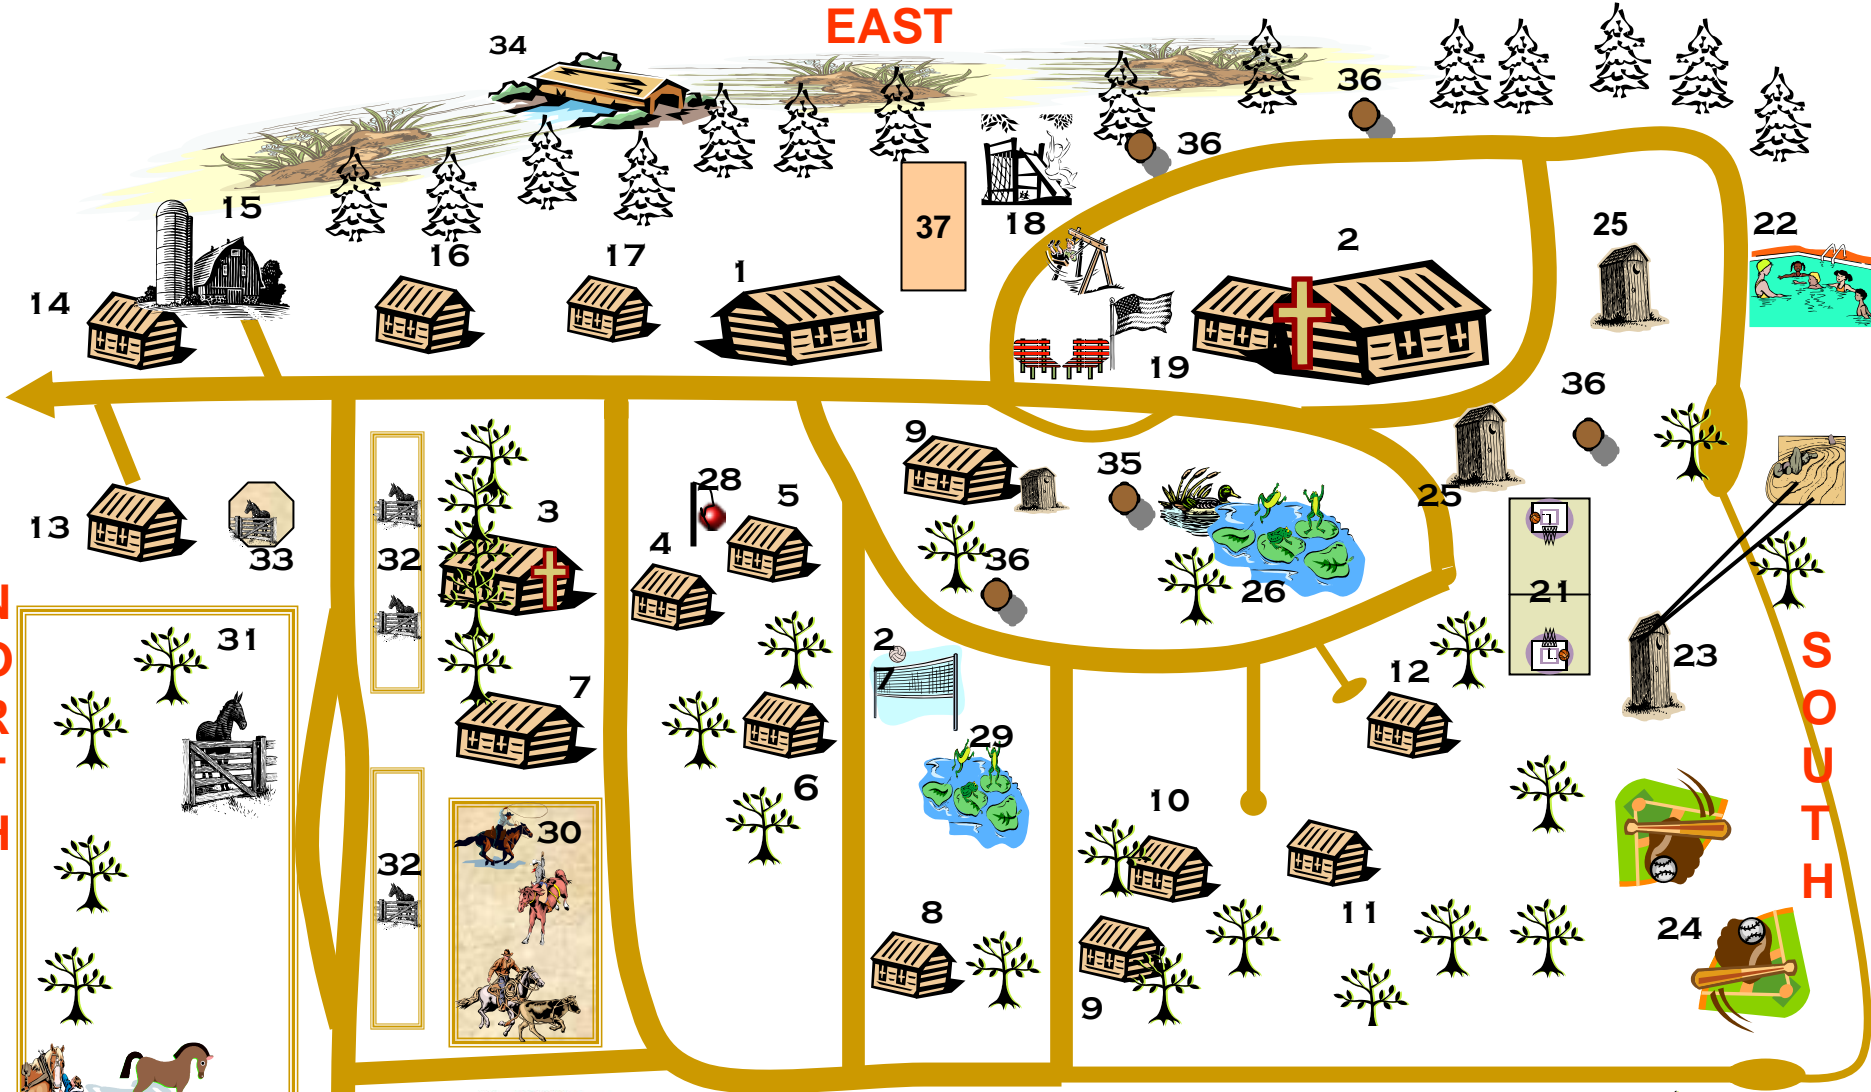

EAST

WEST

- | | | | |
|----------------------|--------------------------|----------------------|-------------------------------|
| 1 Cafeteria | 11 Dorm Style Cabin | 21 Basketball Courts | 31 Horse Stables |
| 2 TLCC | 12 Dorm Style Cabin | 22 Swimming Pool | 32 Horse Stables |
| 3 Camp Chapel | 13 Staff Housing | 23 Holy Wild Wire | 33 Horse Pen |
| 4 Dorm Style Cabin | 14 Staff Housing | 24 Baseball Fields | 34 Peach Creek #37 Tabernacle |
| 5 Dorm Style Cabin | 15 Barn (Restricted) | 25 Restrooms | 35 Guest Arbor |
| 6 Dorm Style Cabin | 16 Staff Housing | 26 Fishing Pond | 36 Arbors |
| 7 Buckaroo Bunkhouse | 17 Camp Office | 27 Volleyball Court | |
| 8 Dorm Style Cabin | 18 Volleyball Court | 28 Tetherball | |
| 9 4 H Ranch House | 19 Children's Playground | 29 Fishing Pond | |
| 10 Dorm Style Cabin | 20 Bungalow | 30 Horse Arena | |

NORTH

SOUTH